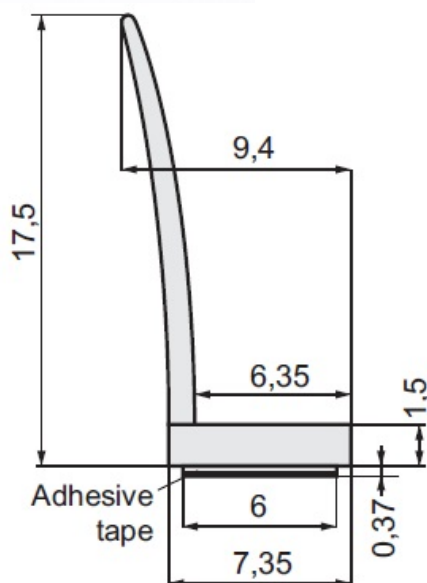

PRODUCT SHEET

Description:

PVC Seal Glass To Floor, ADH02, 2,5 Mtr, F/8-12mm Glass

Item number:

15.22.110-0

Units	Box	Carton	HS Code	Barcode
Pcs.	20	100	3925901000	
				5704866463201

SISO A/S

Mileparken 11
DK-2740 Skovlunde
Denmark
VAT: DK 24786013